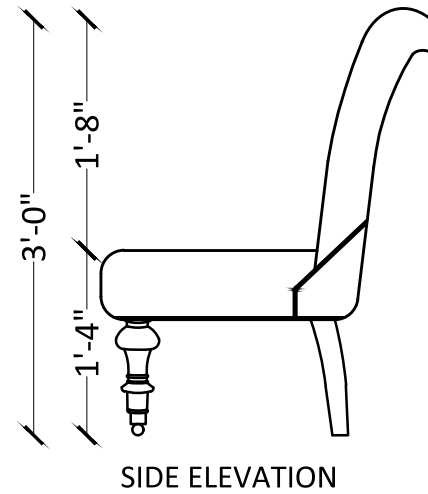

SIDE ELEVATION

ELEVATION

PLAN

Green Wine - It reflects the maturity and colour of your unique personality, creating the perfect opportunity to unwind and relax

Specialised

Exquisite design styles fuse together for a specialised look and feel. The freshness of the contemporary, the inspiration of the classic, and the imagination of the fusion designs bring out the colours and textures vividly. Specialised designs are curated and crafted to match the unique aesthetics of your living space.