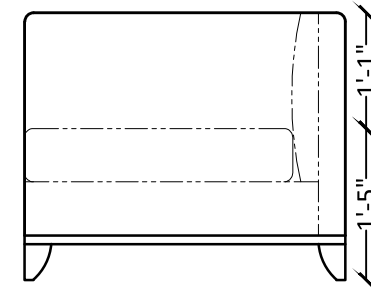

C.P Teak wooden leg with High Gloss Finish

Dream Cream - A perfect blend of design and style that gives a special touch of sophistication with high functionality.

SIDE ELEVATION

ELEVATION

PLAN

Milky Way - A lavish white space with small stars (buttons) coming together to create an out of the world design. Levitate to another level of relaxation and rejuvenation.