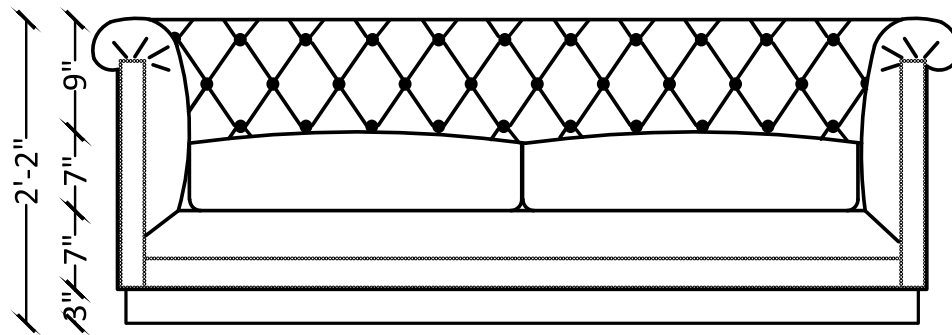

C.P Teak wooden leg with High Gloss Finish

Dream Cream - A perfect blend of design and style that gives a special touch of sophistication with high functionality.

SIDE ELEVATION

ELEVATION

PLAN

Milky Way - A lavish white space with small stars (buttons) coming together to create an out of the world design. Levitate to another level of relaxation and rejuvenation.