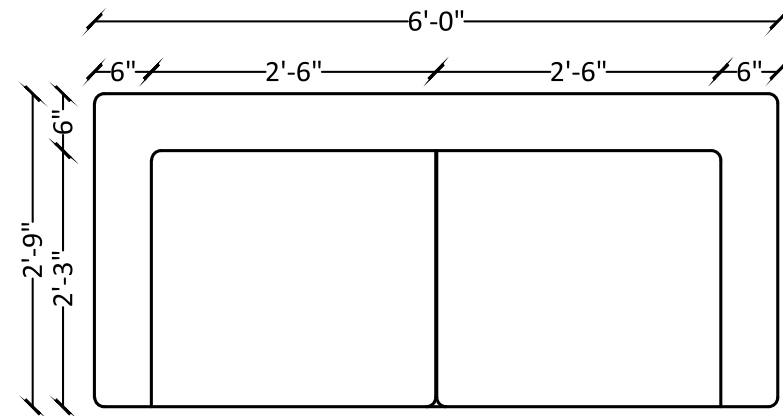

C.P Teak wooden leg with High Gloss Finish

Dream Cream - A perfect blend of design and style that gives a special touch of sophistication with high functionality.

SIDE ELEVATION

ELEVATION

PLAN

Milky Way - A lavish white space with small stars (buttons) coming together to create an out of the world design. Levitate to another level of relaxation and rejuvenation.