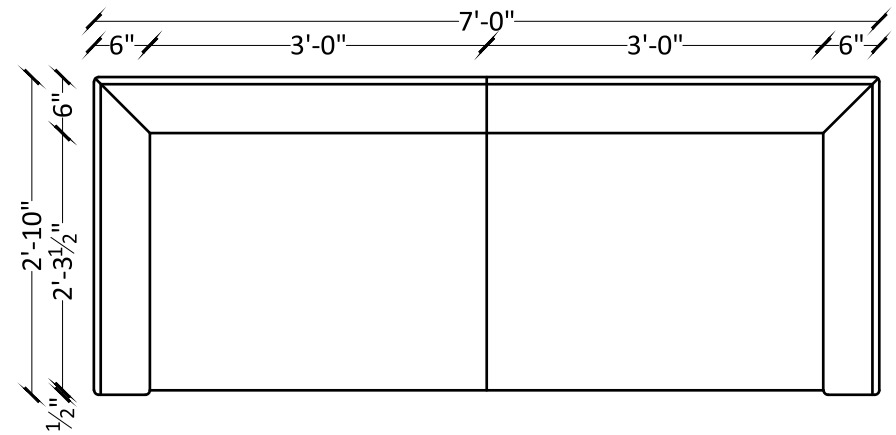

SIDE ELEVATION

ELEVATION

PLAN

Fusion - Contemporary Classic

A new age design where we see an amalgamation of two or more designs or styles coming together to form something completely unique and abstract. Drawing inspiration from the desire to see a balance in the living space, by adding more life and warmth to it; the designs give a touch of sophistication with high functionality. The craftsmanship of the Fusion Category reflects comfort, hygiene and durability.