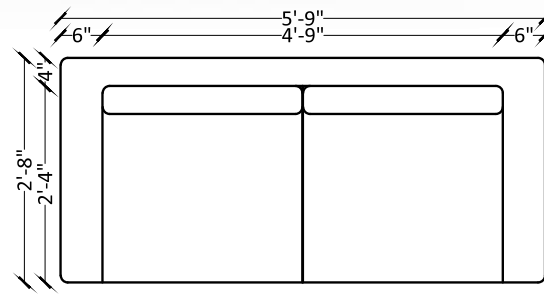

ELEVATION

SIDE ELEVATION

ELEVATION

PLAN

PLAN

White Light - A flash of white light that completely changes the ambience. Get mesmerized with the camel back design with fur on the side and indulge in world of style and panache.