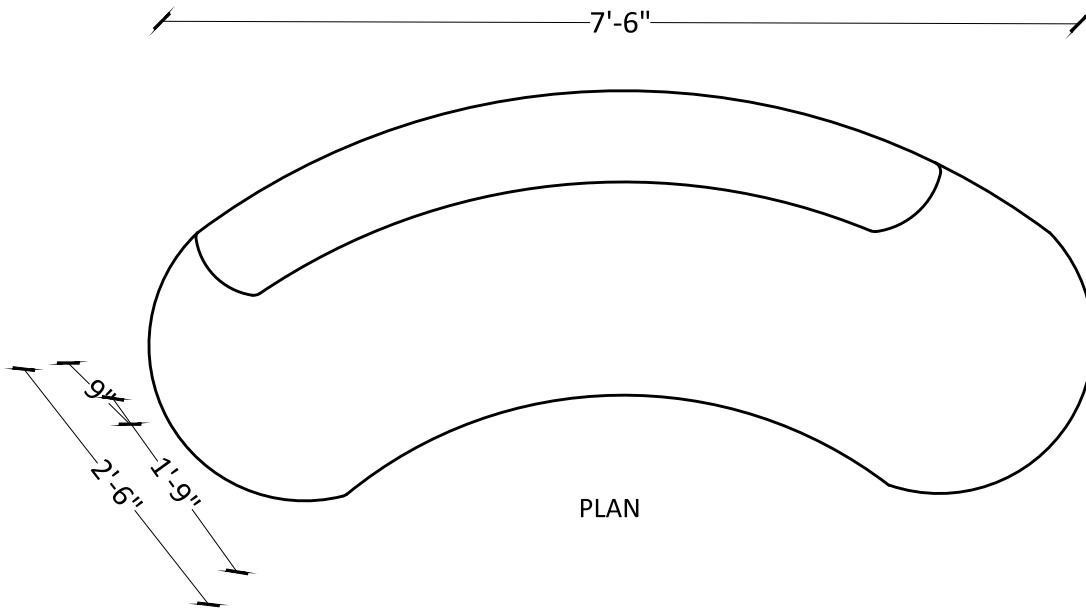

Urban lyf - An amalgamation of a sofa and bed coming together to create a perfect reclining, lounging & seating experience resonating with your urban life.

PLAN

ELEVATION

SIDE ELEVATION

Orange Popsicle - A delicious looking sofa that can melt your stress away with its unparalleled aesthetics and comfort.