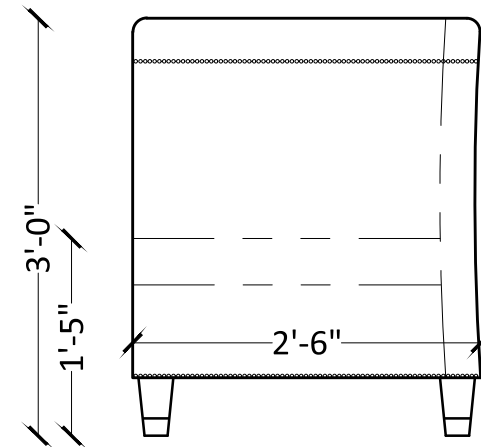

SIDE ELEVATION