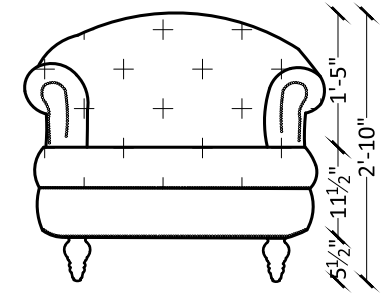

Sleepwell

Furniture Cushioning

ELEVATION