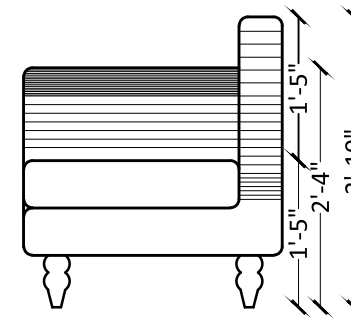

SIDE ELEVATION