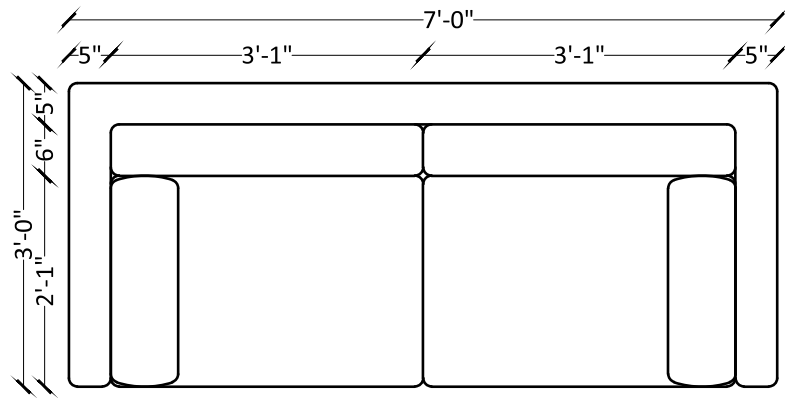

SIDE ELEVATION

PLAN

ELEVATION

Lost In Space - An extra spacious L shaped design that takes you into a world of rejuvenation. This is the exact place where you want to be after a tired day of work to sit back and enjoy.