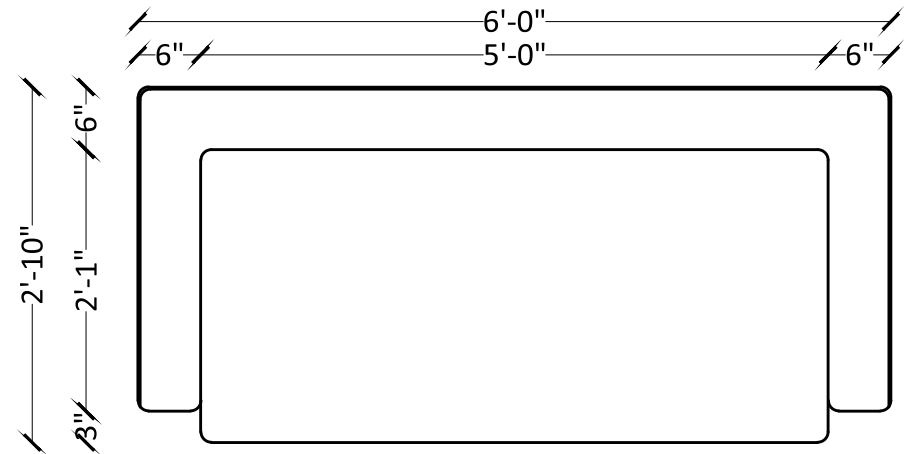

ELEVATION

PLAN

Dark Wood - A royal bark of a tree spreading its branches all around, giving ample space to have a light hearted conversation.

SIDE ELEVATION

ELEVATION

PLAN

Fusion - Contemporary and Modern

Contemporary style encompasses a range of styles developed in the latter half of the 20th century. Design radiates softened and rounded lines blended with stark lines seen in modern design to create a design extravaganza.