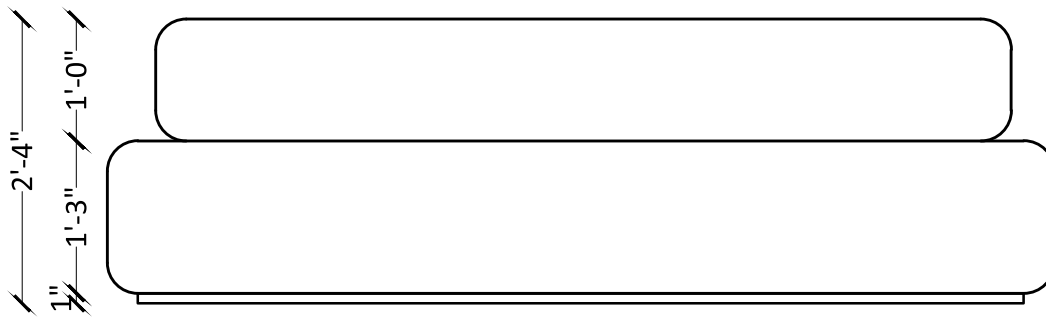

Urban lyf - An amalgamation of a sofa and bed coming together to create a perfect reclining, lounging & seating experience resonating with your urban life.

PLAN

ELEVATION

SIDE ELEVATION

Orange Popsicle - A delicious looking sofa that can melt your stress away with its unparalleled aesthetics and comfort.