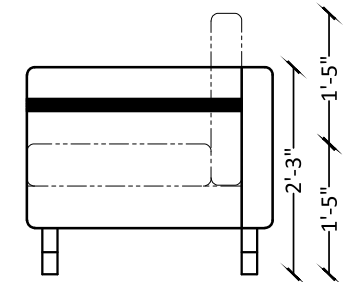

ELEVATION

SIDE ELEVATION

ELEVATION

PLAN

PLAN

White Light - A flash of white light that completely changes the ambience. Get mesmerized with the camel back design with fur on the side and indulge in world of style and panache.