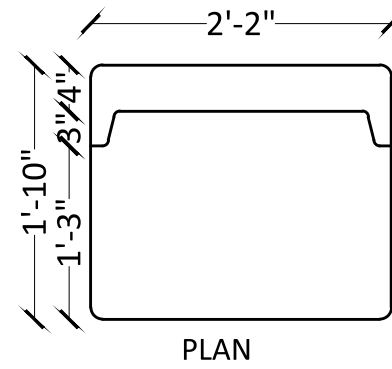

SIDE ELEVATION

ELEVATION

PLAN

Green Wine - It reflects the maturity and colour of your unique personality, creating the perfect opportunity to unwind and relax

Specialised

Exquisite design styles fuse together for a specialised look and feel. The freshness of the contemporary, the inspiration of the classic, and the imagination of the fusion designs bring out the colours and textures vividly. Specialised designs are curated and crafted to match the unique aesthetics of your living space.