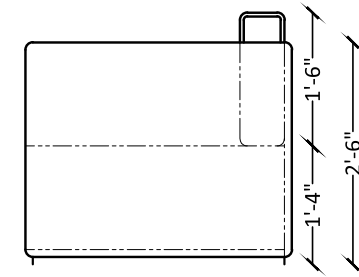

SIDE ELEVATION