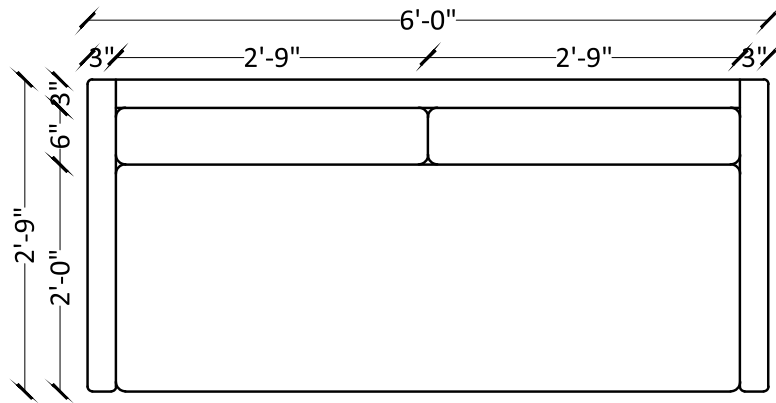

PLAN

ELEVATION

Modern

"**Modern design**" refers to the specific time period between the early to mid-twentieth century. This was the peak of art and design inspired by Scandinavian and German Bauhaus design, creating a distinct style focused on simple form and function. Modern designs aim to be focused on using clean, often angular and smooth lines and contemporary features. The minimalistic appreciation with these designs is also becoming quite popular. This design style is focused on the removal of clutter, celebrating a more open feel which welcomes a lot of natural light and sparse surfaces.