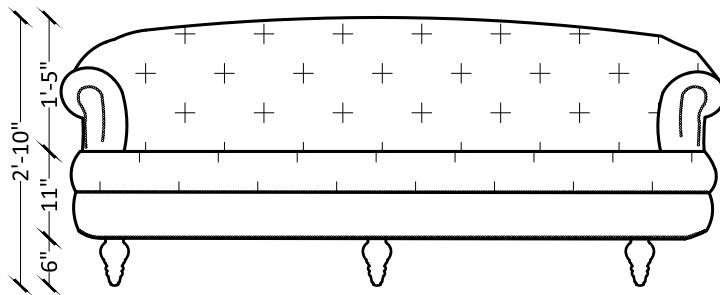

Sleepwell

Furniture Cushioning