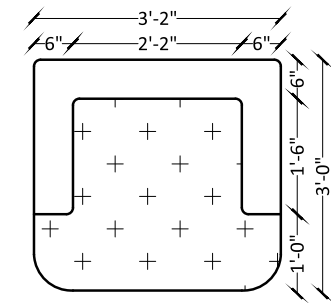

SIDE ELEVATION