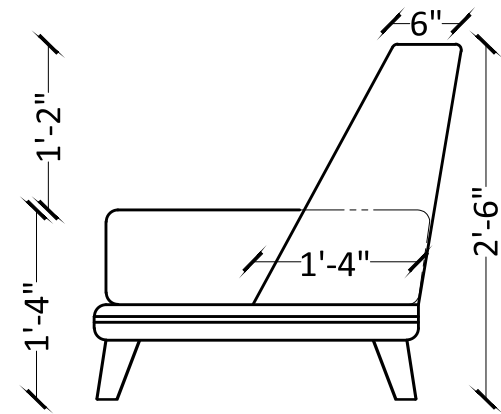

Urban lyf - An amalgamation of a sofa and bed coming together to create a perfect reclining, lounging & seating experience resonating with your urban life.

PLAN

ELEVATION

SIDE ELEVATION

Orange Popsicle - A delicious looking sofa that can melt your stress away with its unparalleled aesthetics and comfort.