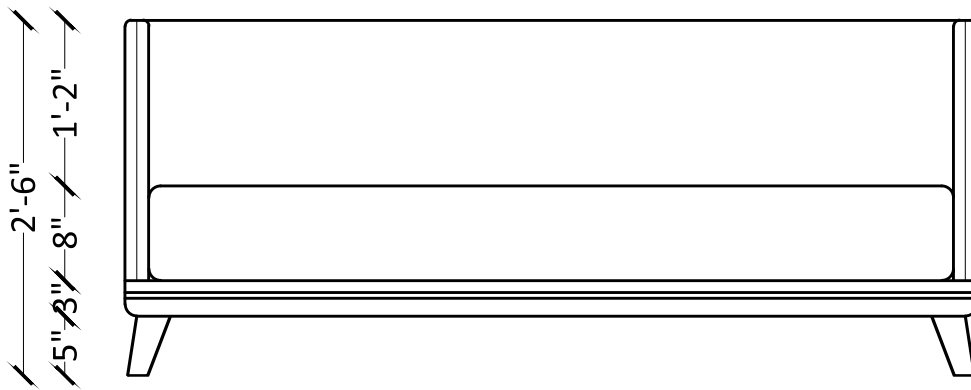

Urban lyf - An amalgamation of a sofa and bed coming together to create a perfect reclining, lounging & seating experience resonating with your urban life.

PLAN

ELEVATION

SIDE ELEVATION

Orange Popsicle - A delicious looking sofa that can melt your stress away with its unparalleled aesthetics and comfort.