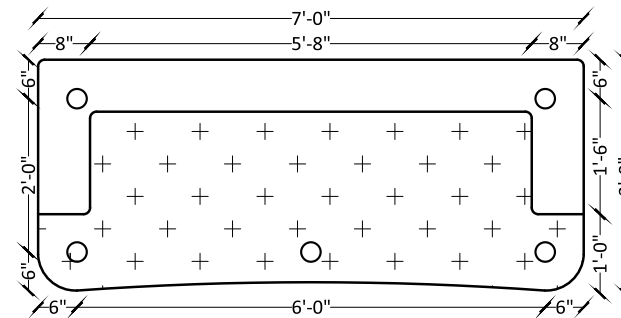

Sleepwell

Furniture Cushioning