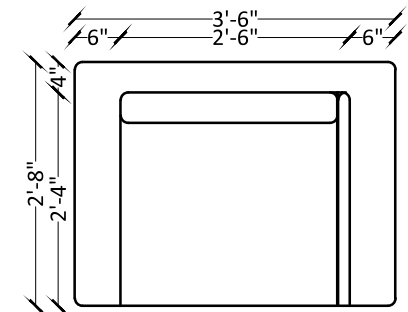

ELEVATION

SIDE ELEVATION

ELEVATION

PLAN

PLAN

White Light - A flash of white light that completely changes the ambience. Get mesmerized with the camel back design with fur on the side and indulge in world of style and panache.