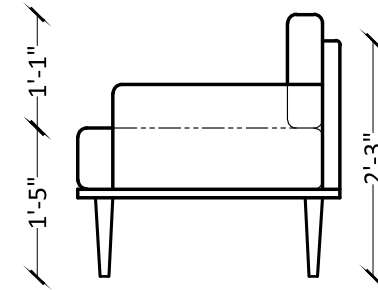

White Sponge - A white lavish design giving you comfort that epitomises great style.

SIDE ELEVATION

ELEVATION

PLAN

Dark Walnut - A bronze look gives a very sturdy and muscular design, when combined with a soft and cushion feeling from inside it will compliment your personality.