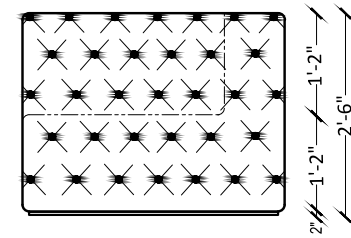

SIDE ELEVATION